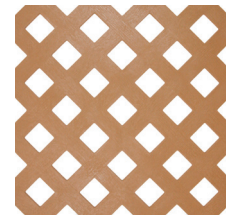

RELAX

Add some privacy to your home, deck, porch or patio!

EASY TO INSTALL

PRIVACY LATTICE

4' X 8' PRIVACY LATTICE

1-3/4" Opening

- 64837 Black
- 64835 Brown
- 64732 Cedar
- 64836 Charcoal
- 64833 Gray
- 64830 Green
- 64733 Redwood
- 64831 White

2' X 8' PRIVACY LATTICE

1-3/4" Opening

- 62837 Black
- 62833 Gray
- 62831 White

BLACK

BROWN

CEDAR

CHARCOAL

GRAY