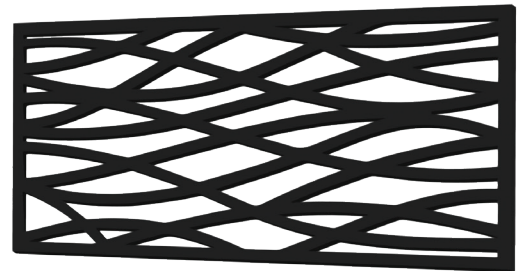

EASY TO INSTALL ✓

DIY DECOR

Add some style to your deck, fence, divider or walls!

DECORATIVE LATTICE PANELS

If you're looking for decorative lattice panels with even more beauty and style, take a long look at Grid Axcents lattice panels. These decorative lattice panels are the perfect way to enhance your home decor or outdoor living space.

62413 Warmstone

62411 White

2' X 4' WRIGHT PANEL

Wright pattern shown above

62427 Black

62423 Warmstone

62421 White

2' X 4' WAVE PANEL

Wave pattern shown above

62407 Black

62403 Warmstone

62401 White

DECORATIVE SCREEN PANEL FRAME KIT

Take your Decorative Screen Panels to the next level with our black aluminum frame. This sleek and durable frame holds up to three panels and adds a polished look to your home décor or outdoor space.