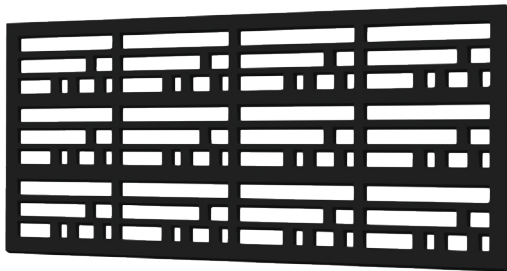

2' X 4' WRIGHT PANEL

Wright pattern shown above

62427 Black

62423 Warmstone

62421 White