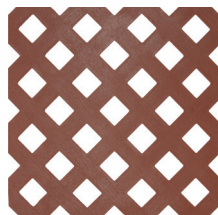

RELAX

Add some privacy to your home, deck, porch or patio!

EASY TO INSTALL

PRIVACY LATTICE

4' X 8' PRIVACY LATTICE

1-3/4" Opening

- 64837 Black
- 64835 Brown
- 64732 Cedar
- 64836 Charcoal
- 64833 Gray
- 64830 Green
- 64733 Redwood
- 64831 White

2' X 8' PRIVACY LATTICE

1-3/4" Opening

- 62837 Black
- 62833 Gray
- 62831 White

REDWOOD

Paintable

Match Any Color!

C and H Channels can be used to frame your lattice. *Product information on back.