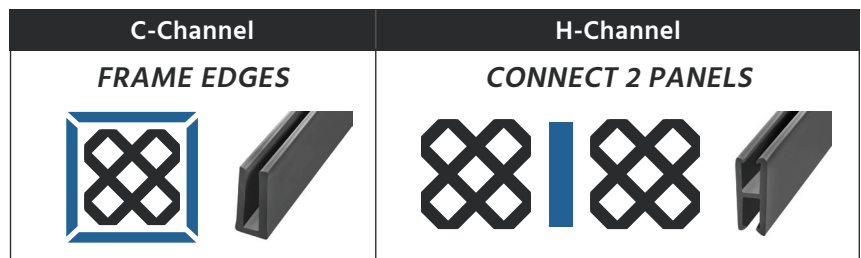

GridAxcents.com

AVON PLASTICS
Paynesville, MN
AvonPlastics.com

Crafted by American
Workers Since 1966
MADE IN USA

Recipient of the United Nations
Environmental Programme Award